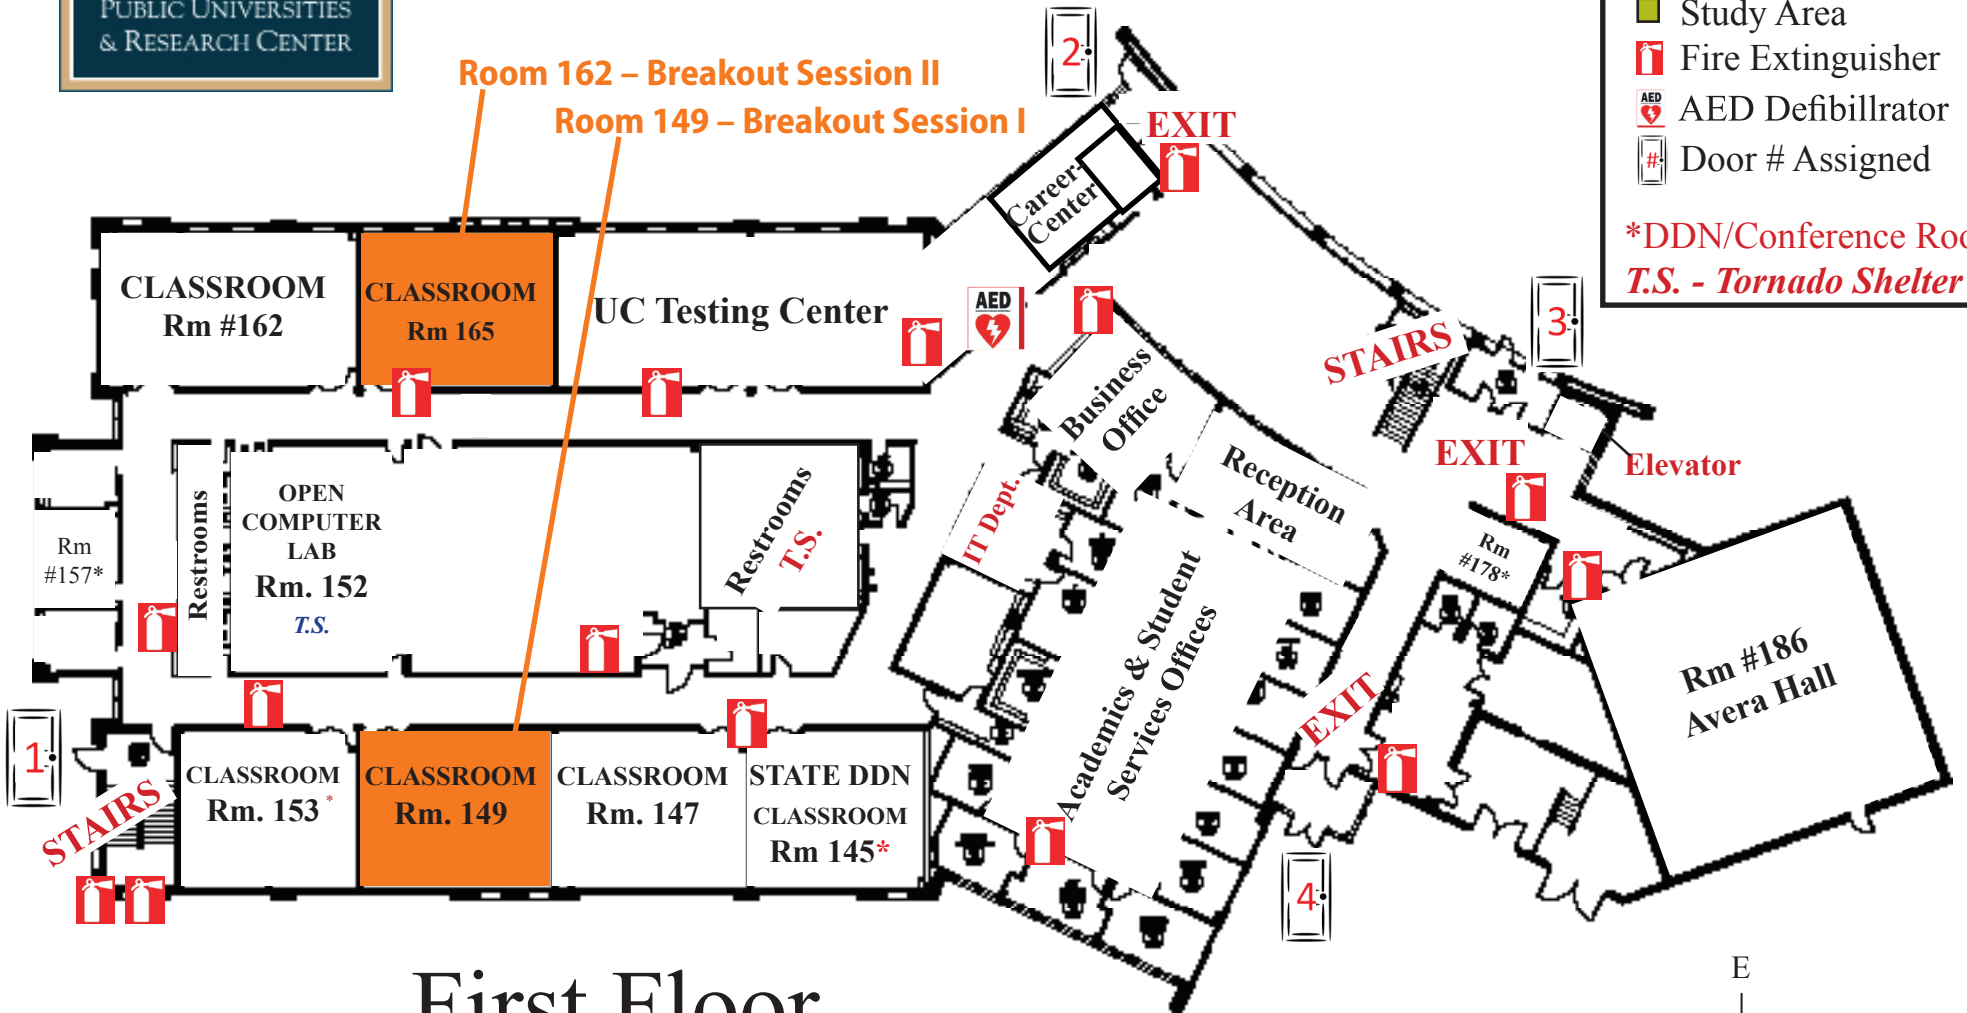

UC Main - FADM

- Vending
 - Career Center
 - Offices
 - Meeting Rooms
 - Classrooms
 - Restrooms
 - Study Area
 - 🔥 Fire Extinguisher
 - AED AED Defibrillator
 - 🚪 Door # Assigned
- *DDN/Conference Room
T.S. - Tornado Shelter

First Floor

UC Main - FADM

- Vending
 - Offices
 - Meeting Rooms
 - Classrooms
 - Restrooms
 - Study Area
 - 🔥 Fire Extinguisher
 - 👁️ Eyewash Station
- *DDN/Conference Room